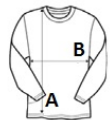

SIZE SPECIFICATION (CM)

	XS	S	M	L	XL	2XL	3XL	4XL
Pcs./	25	25	25	25	25	25	25	25
Body Length (A)	68	71	72	74	75	77	79	81
Chest Width (B)	50	53	56	61	65	68	71	75