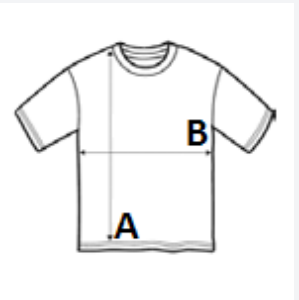

Style

Reinforcing tape on neck

Elastane rib collar

Short sleeves

Tubular

TARIFF CODE: **61091000**

SUGGESTED DECORATION

Screen printing, Heat transfer, Flex, Embroidery, Digital printing (DTF)

COUNTRY OF ORIGIN

Bangladesh

SIZE SPECIFICATION (CM)

	XXS	XS	S	M	L	XL	2XL	3XL	4XL	5XL
Pcs./📦	100	100	100	100	100	100	100	100	100	50
Body Length (A)	60.00	64.00	70.00	72.00	74.00	76.00	78.00	80.00	82.00	0.00
Chest Width (B)	46.00	48.00	50.00	53.00	56.00	59.00	62.00	65.00	68.00	0.00