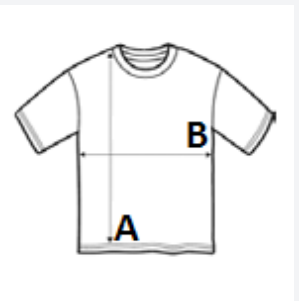

150 g/m<sup>2</sup> 100% Cotton Tubular Washable at 30°C

2026 : p. 23  
2025 : p. 21

MAIN FEATURES:

Quality

100% semi-combed Ringspun cotton

Style

Reinforcing tape on neck

Elastane rib collar

Short sleeves

Tubular

TARIFF CODE: **61091000**

SUGGESTED DECORATION

Digital printing (DTF), Embroidery, Flex, Heat transfer, Screen printing

COUNTRY OF ORIGIN

Bangladesh

SIZE SPECIFICATION (CM)

	XS	S	M	L	XL	2XL	3XL	4XL	5XL
Pcs./📦	100	100	100	100	100	100	100	100	50
Body Length (A)	64.00	70.00	72.00	74.00	76.00	78.00	80.00	82.00	0.00
Chest Width (B)	48.00	50.00	53.00	56.00	59.00	62.00	65.00	68.00	0.00