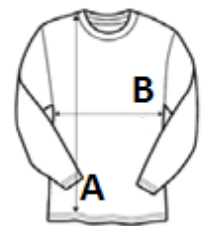

Style

Reinforcing tape on neck

Round elastane rib collar

Ribless cuffs

Tubular

TARIFF CODE: 61091000

SUGGESTED DECORATION

Digital printing (DTF), Embroidery, Flex, Heat transfer, Screen printing

COUNTRY OF ORIGIN

Bangladesh

SIZE SPECIFICATION (CM)

	S	M	L	XL	2XL	3XL	4XL	5XL
Pcs./📦	50	50	50	50	50	50	50	50
Body Length (A)	69.50	71.50	73.50	75.50	77.50	79.50	79.50	79.50
Chest Width (B)	50.50	53.50	56.50	59.50	62.50	65.50	68.50	71.50