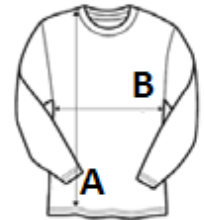

Ribless cuffs

Tubular

TARIFF CODE: 61091000

SUGGESTED DECORATION

Digital printing (DTF), Embroidery, Flex, Heat transfer, Screen printing

COUNTRY OF ORIGIN

Bangladesh

SIZE SPECIFICATION (CM)

	S	M	L	XL	2XL	3XL	4XL	5XL
Pcs./📦	50	50	50	50	50	50	50	50
Body Length (A)	69.50	71.50	73.50	75.50	77.50	79.50	79.50	79.50
Chest Width (B)	50.50	53.50	56.50	59.50	62.50	65.50	68.50	71.50

COLORS:

- Deep Black
- Ultramarine
- Orange