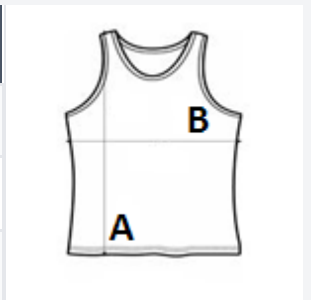

Style

Rib binding

Tubular

TARIFF CODE: **61091000**

SUGGESTED DECORATION

Digital printing (DTF), Embroidery, Flex, Heat transfer, Screen printing

COUNTRY OF ORIGIN

Bangladesh

SIZE SPECIFICATION (CM)

	S	M	L	XL	2XL	3XL	4XL	5XL
Pcs./📦	50	50	50	50	50	50	50	50
Body Length (A)	66.00	68.00	70.00	71.50	73.00	74.50	76.00	77.50
Chest Width (B)	44.00	47.00	50.00	53.00	56.00	59.00	62.00	65.00