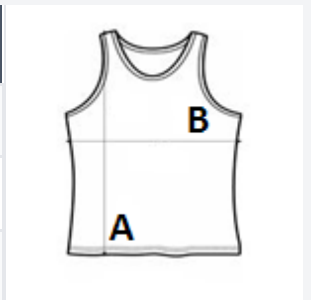

Style

Rib binding

Tubular

TARIFF CODE: **61091000**

SUGGESTED DECORATION

Screen printing, Heat transfer, Flex, Embroidery, Digital printing (DTF)

COUNTRY OF ORIGIN

**Bangladesh**

SIZE SPECIFICATION (CM)

	S	M	L	XL	2XL	3XL	4XL	5XL
Pcs./📦	50	50	50	50	50	50	50	50
Body Length (A)	66.00	68.00	70.00	71.50	73.00	74.50	76.00	77.50
Chest Width (B)	44.00	47.00	50.00	53.00	56.00	59.00	62.00	65.00