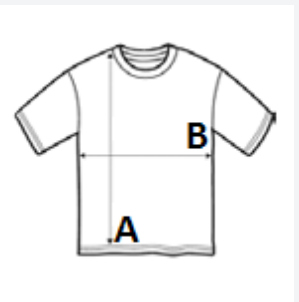

Style

Reinforcing tape on neck

Elastane rib collar

Short sleeves

Tubular

The packaging for the 2XL size has changed from 100 pieces/box to 50 pieces/box

TARIFF CODE: 61091000

SUGGESTED DECORATION

Digital printing (DTF), Embroidery, Flex, Heat transfer, Screen printing

COUNTRY OF ORIGIN

Bangladesh

SIZE SPECIFICATION (CM)

	XS	S	M	L	XL	2XL	3XL	4XL	5XL
Pcs./☒	100	100	100	100	100	50	50	50	50
Body Length (A)	64.00	70.00	72.00	74.00	76.00	78.00	80.00	82.00	84.00
Chest Width (B)	48.00	50.00	53.00	56.00	59.00	62.00	65.00	68.00	71.00