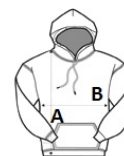

SO47101 SOL'S SNAKE - UNISEX HOODED SWEATSHIRT

MAIN FEATURES

- 280 g/m²
- Quality**
50% Ringspun cotton - 50% polyester
- Style**
Elastane rib on hem and cuffs
Set-in sleeves
Kangaroo pocket
Lined and unlined hood with tone on tone drawstring
Fitted cut
- Suggested Decoration:**
Embroidery, Flex, Heat transfer, Screen printing
- Certifications:**

Country Of Origin:
Pakistan

2024 : p. 401

SIZE SPECIFICATION (CM)

	XS	S	M	L	XL	2XL	3XL	4XL
Pcs./	20	20	20	20	20	20	20	20
Body Length (A)	66	68	69	71	72	74	75	75
Chest Width (B)	48	51	54	57	60	63	66	69

COLORS: