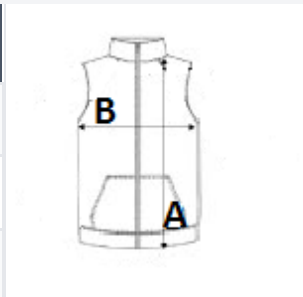

Washable at 60°C

1 open chest pocket on right-hand side with pen holder

1 name label inside

Contrasting zip at centre front and contrasting zipped pockets

Contrasting piping on shoulders

Contrasting inner collar with hanging loop

Ideal for daily use

TARIFF CODE: **62113390**

COUNTRY OF ORIGIN

**Pakistan**

SIZE SPECIFICATION (CM)

	S	M	L	XL	2XL	3XL	4XL	5XL
Pcs./📦	25	25	25	25	25	25	25	25
Body Length (A)	71.00	73.00	75.00	77.00	79.00	81.00	83.00	85.00
Chest Width (B)	52.00	55.00	58.00	61.00	64.00	67.00	70.00	73.00