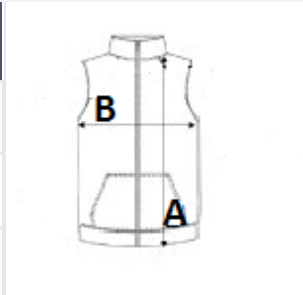

2 slits at back

Ideal for daily use

TARIFF CODE: **62113390**

COUNTRY OF ORIGIN

Pakistan

SIZE SPECIFICATION (CM)

	XS	S	M	L	XL	2XL	3XL
Pcs./📦	25	25	25	25	25	25	25
Body Length (A)	61.00	63.00	65.00	67.00	69.00	71.00	73.00
Chest Width (B)	45.00	48.00	51.00	54.00	57.00	60.00	63.00