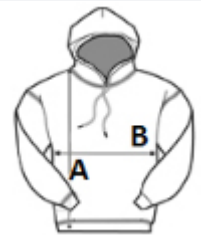

- 80% Ringspun Cotton/20% Polyester
- Over 100 great colours
- Relaxed fit
- Double fabric hood
- Kangaroo pouch pocket
- Round drawcords
- Ribbed cuffs and hem
- Brushed inner fleece
- Twin needle stitching detail
- 100% cotton faced fabric
- Tear away label

TARIFF CODE: **61102091**

SUGGESTED DECORATION

DTG, Embroidery, Heat transfer, Screen printing

COUNTRY OF ORIGIN

Pakistan, Bangladesh

SIZE SPECIFICATION (CM)

	XS	S	M	L	XL	2XL	3XL	4XL	5XL
Pcs./📦	24	24	24	24	24	24	24	24	24
Body Length (A)	64,00	67,00	70,00	73,00	76,00	79,00	82,00	86,00	90,00
Chest Width (B)	49,00	51,00	56,00	61,00	65,00	69,00	73,00	78,00	83,00
Sleeve Length (C)	58,00	59,00	61,00	62,00	64,00	65,00	67,00	69,00	71,00