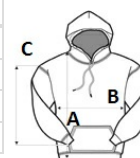

AWJH001J-EX KIDS HOODIE **Outlet** **New**

JustHoods
AWJDs

MAIN FEATURES

280 g/m²
 80% Ringspun Cotton/20% Polyester
 Standard fit
 Twin needle stitching detail
 Double fabric hood
 No drawcords - to comply with EU regulation
 Kangaroo pouch pocket
 Ribbed cuffs and hem
 Brushed inner fleece
 Tear away label
 100% cotton faced fabric
 Name label

Suggested Decoration:

DTG, Embroidery, Heat transfer, Screen printing

Certifications:

Country Of Origin:

Bangladesh

SIZE SPECIFICATION (CM)

	1/2	3/4	5/6	7/8	9/11	12/13
Pcs./	24	24	24	24	24	24
Body Length (A)	42	44	48	52	57	62
Chest Width (B)	37	39	41	43	46	49
Sleeve Length (C)	35	37	40	43	47	51