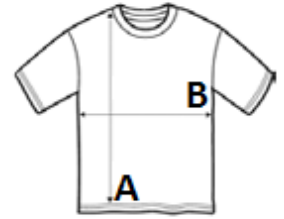

COLORS:

■ Navy

■ Royal Blue

■ Dark Grey

■ Heather Grey

■ Red

□ White