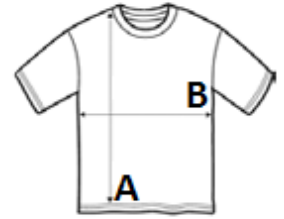

180 g/m<sup>2</sup>

Piqué

Side seam

## MAIN FEATURES:

Short-sleeved Fine Piqué polo shirt

1x1 rib collar and cuffs

2-button placket with matching colour buttons

Feminine cut

Necktape

Side seams

TARIFF CODE: **61061000**

## SIZE SPECIFICATION (CM)

	XS	S	M	L	XL	2XL
Pcs./📦	50	50	50	50	50	50
Body Length (A)	56,5	58.00	59,5	61.00	62,5	64.00
Chest Width (B)	40,5	43.00	45,5	48.00	50,5	53.00