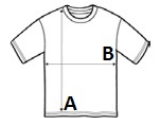

SIZE SPECIFICATION (CM)

	S	M	L	XL	2XL	3XL
Pcs./	50	50	50	50	50	50
Body Length (A)	70	72	74	76	78	80
Chest Width (B)	48	51	54	57	60	63

COLORS:

Chic Anthracite
 Chic Navy
 Chic Pure White
 Chic Red