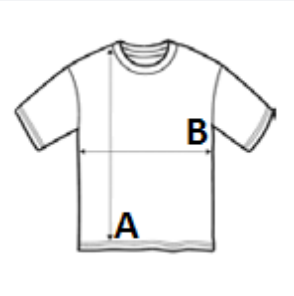

BELLA+CANVAS

Polyester / Cotton

Side seam

Tear-Away Label

Washable at 30°C

MAIN FEATURES:

Side-seamed

Retail fit

Unisex sizing

Solid Colors, Neon Colors: 120 g/m²Marble Colors, Speckled Colors, Slub Colors and Solid Black Slub: 135 g/m²Mineral Wash: 142 g/m²Acid Wash Colors: 150 g/m²

TARIFF CODE: 61091000

COUNTRY OF ORIGIN

Nicaragua

SIZE SPECIFICATION (CM)

	XS	S	M	L	XL	2XL
Pcs./📦	72	72	72	72	72	72
Body Length (A)	67.30	69.90	72.40	74.90	77.50	80.00
Chest Width (B)	44.10	47.90	53.00	58.10	63.20	68.30

COLORS:

■ * True Royal Marble