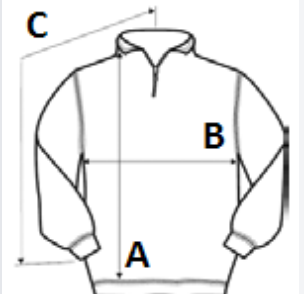

300 g/m²

100% Polyester

Side seam

Washable at 30°C

MAIN FEATURES:

Light-as-air microfleece constructed from Craghoppers' amazingly soft fleece fabric

Corey holds on to warmth with remarkable efficiency, making it a firm favourite all year round

A workwear essential

Easy care quick drying fabric

Slim Fit

TARIFF CODE: **61013090**

COUNTRY OF ORIGIN

Bangladesh

SIZE SPECIFICATION (CM)

	XS	XL
Pcs./📦	12	12
Body Length (A)	68.60	74.90
Chest Width (B)	45.50	58.50
Sleeve Length (C)	77.50	82.60