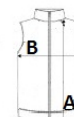

SIZE SPECIFICATION (CM)

	XS	S	M	L	XL	2XL	3XL
Pcs./	12	12	12	12	12	12	12
Body Length (A)	67.30	67.30	70	70	72.40	72.40	76.20
Chest Width (B)	45.50	48.50	51	54.50	58.50	62	66