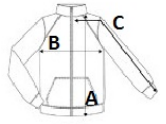

Elasticated bound cuffs and 3 zipped pockets

Adjustable hem

Zipped pockets

Regular Fit

Country Of Origin:

Bangladesh

SIZE SPECIFICATION (CM)

	8	10	12	14	16	18	20
Pcs./	12	12	12	12	12	12	12
Body Length (A)	68.60	68.60	71.10	71.10	73.70	73.70	73.70
Chest Width (B)	47	49.50	52.10	55.90	58.40	61	63.50
Sleeve Length (C)	72.40	73.70	74.90	76.20	77.50	78.70	80