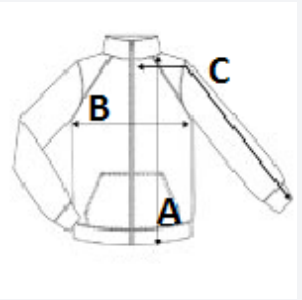

500 g/m²

Polyester / Elastane

Side seam

Washable at 30°C

MAIN FEATURES:

This versatile layering piece features a water-repellent outer face and snug striped fleece inner for agile protection indoors and out

Elasticated bound cuffs and 3 zipped pockets

Adjustable hem

Zipped pockets

Regular Fit

TARIFF CODE: **62014010**

COUNTRY OF ORIGIN

Bangladesh

SIZE SPECIFICATION (CM)

	8	10	12	14	16	18	20
Pcs./📦	12	12	12	12	12	12	12
Body Length (A)	68.60	68.60	71.10	71.10	73.70	73.70	73.70
Chest Width (B)	47.00	49.50	52.10	55.90	58.40	61.00	63.50
Sleeve Length (C)	72.40	73.70	74.90	76.20	77.50	78.70	80.00