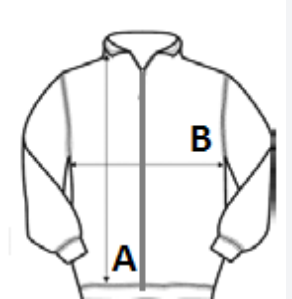

Complete with adjustable grown-on hood, stud-fastening stormflap with inner zip guard and 6 pockets

Zippered pockets

O/S map & mobile phone pockets

Adjustable hem

Slim Fit

TARIFF CODE: **62103000**

COUNTRY OF ORIGIN

Bangladesh

SIZE SPECIFICATION (CM)

	XS	S	M	L	2XL	3XL
Pcs./📦	12	12	12	12	12	12
Body Length (A)	81.30	81.30	81.30	81.30	81.30	81.30
Chest Width (B)	45.50	48.50	51.00	54.50	62.00	66.00

COLORS:

■ Black