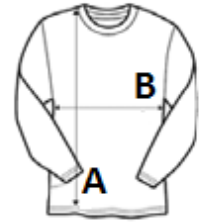

FRONT ROW & CO
EST. 1991

280 g/m²

Cotton / Polyester

No Label

Washable at 40°C

MAIN FEATURES:

- Unisex premium sweat
- Quality cotton based brushed back fleece
- Set-in sleeves
- Crewneck, elasticated neck tape
- Contrast herringbone back

TARIFF CODE: **61102091**

COUNTRY OF ORIGIN
Pakistan

SIZE SPECIFICATION (CM)

	S
Pcs./📦	24
Body Length (A)	70.00
Chest Width (B)	51.00
Sleeve Length (C)	65.00

COLORS:

■ Heather Grey/Navy