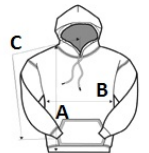

**GI12500 DRYBLEND® ADULT HOODED SWEATSHIRT** Outlet

**GILDAN**

**MAIN FEATURES**

- 305 g/m<sup>2</sup>
- 50% U.S. Cotton, 50% Polyester, 305.0 G/SqM (White 287.0 G/SqM)
- DryBlend's moisture-wicking fabric delivers both comfort and coolness
- A decorator's favourite for workwear and team sports
- Double-lined hood with colour-matched drawcord
- Pouch pocket
- 1 x 1 rib with spandex for enhanced stretch and recovery
- Classic fit, seamless body
- High-performing tear-away label; transitioning to recycled material

**Suggested Decoration:**

Digital printing (DTF), DTG, Embroidery, Heat transfer, Screen printing, Sublimation

**Certifications:**

**Country Of Origin:**

Honduras

2025 : p. 177

**SIZE SPECIFICATION (CM)**

	S	M	L	XL	2XL
<b>Pcs./</b>	24	24	24	24	24
<b>Body Length (A)</b>	68.58	71.12	73.66	76.20	78.74
<b>Chest Width (B)</b>	50.80	55.88	60.96	66.04	71.12
<b>Sleeve Length (C)</b>	85.09	87.63	90.17	92.71	95.25