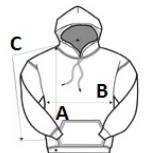

GI18500 HEAVY BLEND™ ADULT HOODED SWEATSHIRT

MAIN FEATURES

- 271 g/m²
- 50% U.S. Cotton, 50% Polyester, 271.0 G/SqM (White 257 G/SqM)
- Heavy Blend features a cozy, brushed interior and an extensive colour palette across a variety of silhouettes
- Double-lined hood with colour-matched drawcord
- Pouch pocket
- 1 x 1 rib with spandex for enhanced stretch and recovery
- Classic fit, seamless body
- High-performing tear-away label; transitioning to recycled material
- Safety Green is compliant with ANSI / ISEA 107 high-visibility standards

Suggested Decoration:

Digital printing (DTF), DTG, Embroidery, Heat transfer, Screen printing, Sublimation

Certifications:

Country Of Origin:

Honduras, El Salvador, Guatemala, Nicaragua, Mexico, Bangladesh

2026 : p. 117

2025 : p. 176

SIZE SPECIFICATION (CM)

	S	M	L	XL	2XL	3XL	4XL	5XL
Pcs./	24	24	24	24	24	24	12	12
Body Length (A)	68.58	71.12	73.66	76.20	78.74	81.28	83.82	86.36
Chest Width (B)	50.80	55.88	60.96	66.04	71.12	76.20	81.28	86.36
Sleeve Length (C)	85.09	87.63	90.17	92.71	95.25	97.79	100.33	102.87