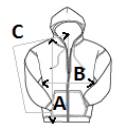

**GI18600 HEAVY BLEND™ ADULT FULL ZIP HOODED SWEATSHIRT**

**MAIN FEATURES**

- 271 g/m<sup>2</sup>
- 50% U.S. Cotton, 50% Polyester, 271.0 G/SqM (White 257 G/SqM)
- Heavy Blend features a cozy, brushed interior and an extensive colour palette across a variety of silhouettes
- Unlined hood with colour-matched drawcord
- Metal zipper
- Overlapped fabric across zipper allows full front printing
- Pouch pocket
- 1x1 rib with spandex for enhanced stretch and recovery
- Classic fit, seamless body

**SIZE SPECIFICATION (CM)**

	S	M	L	XL	2XL	3XL	4XL	5XL
<b>Pcs./</b>	24	24	24	24	24	24	12	12
<b>Body Length (A)</b>	68.58	71.12	73.66	76.20	78.74	81.28	83.82	86.36
<b>Chest Width (B)</b>	48.90	53.98	59.06	64.14	69.22	74.30	79.38	81.92
<b>Sleeve Length (C)</b>	85.09	87.63	90.17	92.71	95.25	97.79	100.33	102.87