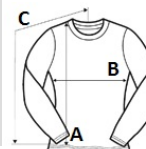

GI19000 HAMMER MAXWEIGHT ADULT CREWNECK SWEATSHIRT **New**

GILDAN

MAIN FEATURES

- 360 g/m²
- 75% U.S. Cotton, 25% Polyester, 360 G/SqM
- 100% cotton face
- 1x1 rib with spandex for enhanced stretch and recovery
- Classic fit, seamless body
- High-performing black recycled tear-away label

Suggested Decoration:

Digital printing (DTF), DTG, Embroidery, Heat transfer, Screen printing

Certifications:

Country Of Origin:

Guatemala

📄 2026 : p. 116

SIZE SPECIFICATION (CM)

	S	M	L	XL	2XL	3XL	4XL
Pcs./📦	24	24	24	24	12	12	12
Body Length (A)	76,2	77,47	78,74	81,28	83,82	86,36	88,9
Chest Width (B)	50,8	55,88	60,96	66,04	71,12	76,2	81,28
Sleeve Length (C)	88,9	97,44	93,98	96,52	99,06	101,6	104,14