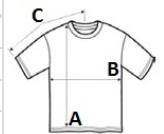

GI30NLB0 LIGHT COTTON ADULT NO LABEL T-SHIRT **New**

MAIN FEATURES

- 150 g/m²
- 100% Cotton, 150 G/SqM (White 145 G/SqM)
- Narrow width, rib collar
- Small size tab off center of back neck
- Taped neck and shoulders for comfort and durability
- Modern classic fit, side seamed body
- Black: Black size tab with white lettering (neck) and black Joker label (side seam)
- White: White size tab with black lettering (neck) and white Joker (side seam)
- Companion style: GI3000, GIB3000

Suggested Decoration:

Digital printing (DTF), DTG, Embroidery, Heat transfer, Screen printing

Certifications:

Country Of Origin:

Bangladesh

2026 : p. 5

SIZE SPECIFICATION (CM)

	XS	S	M	L	XL	2XL	3XL	4XL	5XL
Pcs./	72	72	72	72	72	72	36	12	12
Body Length (A)	68,58	71,12	73,66	76,2	78,74	81,28	83,82	86,36	88,9
Chest Width (B)	40,64	45,72	50,8	55,88	60,96	66,04	71,12	76,2	81,28
Sleeve Length (C)	35,243	38,418	41,91	45,72	49,53	53,34	56,833	60,008	63,5