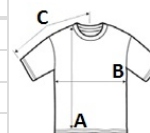

**GI30NLB0** LIGHT COTTON ADULT NO LABEL T-SHIRT **New**

**MAIN FEATURES**

- 150 g/m<sup>2</sup>
- 100% Cotton, 150 G/SqM (White 145 G/SqM)
- Narrow width, rib collar
- Small size tab off center of back neck
- Taped neck and shoulders for comfort and durability
- Modern classic fit, side seamed body
- Black: Black size tab with white lettering (neck) and black Joker label (side seam)
- White: White size tab with black lettering (neck) and white Joker (side seam)
- Companion style: GI3000, GIB3000

**Suggested Decoration:**

Digital printing (DTF), DTG, Embroidery, Heat transfer, Screen printing

**Certifications:**

**Country Of Origin:**

Bangladesh

2026 : p. 5

**SIZE SPECIFICATION (CM)**

	XS	S	M	L	XL	2XL	3XL	4XL	5XL
<b>Pcs./</b>	72	72	72	72	72	72	36	12	12
<b>Body Length (A)</b>	68,58	71,12	73,66	76,2	78,74	81,28	83,82	86,36	88,9
<b>Chest Width (B)</b>	40,64	45,72	50,8	55,88	60,96	66,04	71,12	76,2	81,28
<b>Sleeve Length (C)</b>	35,243	38,418	41,91	45,72	49,53	53,34	56,833	60,008	63,5