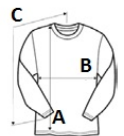

Suggested Decoration:

Digital printing (DTF), DTG, Embroidery, Heat transfer, Screen printing

Certifications:

Country Of Origin:

Honduras

SIZE SPECIFICATION (CM)

	S
Pcs./	72
Body Length (A)	71.00
Chest Width (B)	46.00