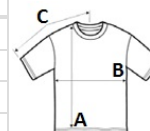

SIZE SPECIFICATION (CM)

	S	M	L	XL	2XL	3XL	4XL	5XL
Pcs./	72	72	72	72	72	36	12	12
Body Length (A)	71,12	73,66	76,2	78,74	81,28	83,82	86,36	88,9
Chest Width (B)	45,72	80,8	55,88	60,96	66,04	72,12	76,2	81,28
Sleeve Length (C)	40,958	45,085	48,26	52,07	55,88	59,055	62,865	66,675