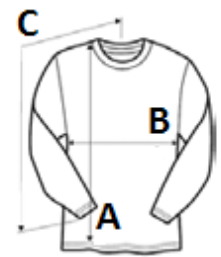

TARIFF CODE: 61103091

SUGGESTED DECORATION

Screen printing, Heat transfer, Embroidery, DTG, Digital printing (DTF), Sublimation

COUNTRY OF ORIGIN

Honduras, Mexico

SIZE SPECIFICATION (CM)

	XS	S	M	L	XL
Pcs./☐	36	36	36	36	36
Body Length (A)	50.17	53.98	57.15	60.96	64.77
Chest Width (B)	40.64	43.18	45.72	48.26	50.80
Sleeve Length (C)	59.69	67.31	70.49	76.84	83.82