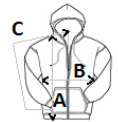

**GIB18600 HEAVY BLEND™ YOUTH FULL ZIP HOODED SWEATSHIRT** Outlet

**GILDAN**

**MAIN FEATURES**

- 271 g/m<sup>2</sup>
- 50% Cotton, 50% Polyester
- Air jet yarn = softer feel and reduced pilling
- Unlined hood
- In transition to tearaway label
- Body color matched Plastic Zipper
- Overlapped fabric across zipper allows full front printing
- Pouch pockets
- Twin needle stitching at shoulder, armhole, neck, waistband and cuffs
- 1 x 1 rib with spandex
- Quarter-turned to eliminate center crease
- CPSIA Tracking Label Compliant

[Click here](#) to download the **GILDAN children's clothing size guide!**

**Suggested Decoration:**

Digital printing (DTF), DTG, Embroidery, Heat transfer, Screen printing, Sublimation

**Country Of Origin:**

Honduras

**SIZE SPECIFICATION (CM)**

	<b>S</b>	<b>M</b>	<b>L</b>
<b>Pcs./</b>	24	24	24
<b>Body Length (A)</b>	55	58	62
<b>Chest Width (B)</b>	41	44	46
<b>Sleeve Length (C)</b>	67	70	77

**COLORS:**

- Light Pink
- Red