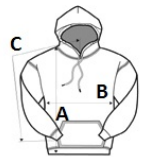

**GISF500** SOFTSTYLE™ MIDWEIGHT FLEECE ADULT HOODIE

**MAIN FEATURES**

- 285 g/m<sup>2</sup>
- 80% Ring Spun Cotton, 20% Polyester, 285.0 G/SqM (White 278.0 G/SqM)
- Softstyle Midweight Fleece features a cozy, brushed interior and a 100% ring spun cotton face, ideal for a variety of cotton friendly decorating techniques
- 2-piece colour matched jersey fabric lined hood
- Dropped shoulder
- Pouch pocket
- 1x1 rib with spandex cuffs and bottom band for enhanced stretch and recovery
- Classic fit, seamless body
- High-performing black tear-away label; transitioning to recycled material

**5XL: Side seamed**

**Suggested Decoration:**

Digital printing (DTF), DTG, Embroidery, Heat transfer, Screen printing

**Certifications:**

**Country Of Origin:**

Bangladesh, El Salvador

2026 : p. 115

2025 : p. 175

**SIZE SPECIFICATION (CM)**

|                          | XS    | S     | M     | L     | XL    | 2XL   | 3XL   | 4XL    | 5XL    |
|--------------------------|-------|-------|-------|-------|-------|-------|-------|--------|--------|
| <b>Pcs./</b>             | 24    | 24    | 24    | 24    | 24    | 24    | 24    | 12     | 12     |
| <b>Body Length (A)</b>   | 68.65 | 71.12 | 73.66 | 76.20 | 78.74 | 81.28 | 83.82 | 86.36  | 88.90  |
| <b>Chest Width (B)</b>   | 45.70 | 50.80 | 55.88 | 60.96 | 66.04 | 71.12 | 76.20 | 81.28  | 86.36  |
| <b>Sleeve Length (C)</b> | 83.80 | 86.36 | 88.90 | 91.44 | 93.98 | 96.52 | 99.06 | 101.60 | 104.14 |