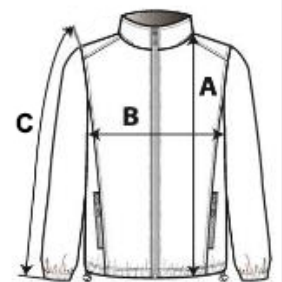

92% Polyester, 8% Elastane

3 layer fabric, with waterproof, breathable membrane 6000 mm

Breathability 1370 g/m² /24 Hrs

Micro-fleece inner layer

Windproof

Stretch fabric

Reverse coil front zipper

2 front hand pockets and 1 shoulder pocket with reverse coil zippers

15.2 cm storm flap at front zipper

Drop tail hem construction

Tear away label

TARIFF CODE: 62033390

SUGGESTED DECORATION

Screen printing, Heat transfer, Embroidery, DTG, Digital printing (DTF)

COUNTRY OF ORIGIN

Myanmar

SIZE SPECIFICATION (CM)

	S	M	L	XL	2XL	3XL	4XL
Pcs./📦	12	12	12	12	12	12	12
Body Length (A)	68.00	69.00	70.00	72.00	73.00	74.00	76.00
Chest Width (B)	53.00	56.00	59.00	62.00	65.00	68.00	71.00
Sleeve Length (C)	64.00	65.00	66.00	68.00	69.00	70.00	71.00