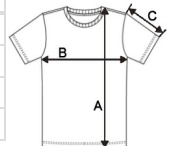

IB301 MERCURY LADIES' POLYESTER T-SHIRT **New**

iDeal Basic
BRAND

MAIN FEATURES

- 130 g/m²
- 100% polyester
- Piqué mesh fabric
- Lightweight, quick-drying fabric
- Straight fit
- Crew neck in piqué mesh with double topstitching
- Tone-on-tone inner neck tape
- Double-needle finish at sleeve and bottom hems
- Tear-away brand label

Certifications:

STANDARD 100

Country Of Origin:

Bangladesh

2026 : p. 335

SIZE SPECIFICATION (CM)

	XS	S	M	L	XL	2XL
Pcs./	100	100	100	100	100	100
Body Length (A)	61.00	63.00	65.00	67.00	69.00	71.00
Chest Width (B)	43.00	46.00	49.00	52.00	55.00	58.00
Sleeve Length (C)	18.00	18.75	19.50	20.25	21.00	21.75