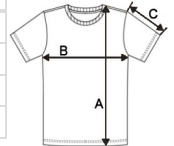

SIZE SPECIFICATION (CM)

	6/8	8/10	10/12	12/14
Pcs./	100	100	100	100
Body Length (A)	49.20	54.00	58.80	63.60
Chest Width (B)	36.40	39.00	42.50	46.00
Sleeve Length (C)	14.55	16.75	19.05	21.35