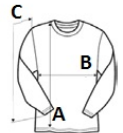

Straight fit

1x1 ribbed crew neck with double topstitching

Tone-on-tone inner neck tape

Double-needle finish at sleeve and bottom hems

Tear-away brand label

Certifications:STANDARD
100**Country Of Origin:**

Bangladesh

2026 : p. 48

**SIZE SPECIFICATION (CM)**

	XS	S	M	L	XL	2XL
Pcs./	50	50	50	50	50	50
Body Length (A)	64	70	72	74	76	78
Chest Width (B)	47	50	53	56	59	62
Sleeve Length (C)	59	60	61	62	63	64

**COLORS:**