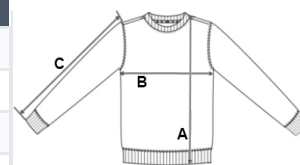

## MAIN FEATURES:

50% cotton / 50% polyester

Brushed tubular fleece

Straight fit

1x1 ribbed finish at collar, sleeve hems and bottom hem with double topstitching

Tear-away brand label

TARIFF CODE: **61103099**

## SIZE SPECIFICATION (CM)

	XS	S	M	L	XL	2XL	3XL	4XL
Pcs./📦	25	25	25	25	25	25	25	25
Body Length (A)	66.00	67.50	69.00	70.50	72.00	73.50	75.00	76.50
Chest Width (B)	48.00	51.00	54.00	57.00	60.00	63.00	66.00	69.00
Sleeve Length (C)	64.00	64.50	65.00	65.50	66.00	66.50	67.00	67.50