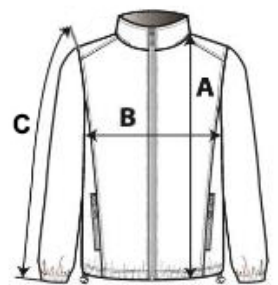

95% polyester / 5% elastane

2-layer softshell with water-repellent treatment

Inner layer: 100% black microfleece polyester

Straight fit

Two side pockets lined with polytricot, nylon zips and black zip pullers

Black nylon zip fastening with chin guard and puller

Shoulder and back yokes with topstitching

Black inner neck tape

Double-needle finish at sleeve and bottom hems

Tear-away brand label

TARIFF CODE: **62024010**

COUNTRY OF ORIGIN

Bangladesh

SIZE SPECIFICATION (CM)

	XS	S	M	L	XL	2XL	3XL	4XL
Pcs./📦	10	10	10	10	10	10	10	10
Body Length (A)	61.75	63.75	65.75	67.75	69.75	71.75	73.75	75.75
Chest Width (B)	44.00	47.00	50.00	53.00	56.00	59.00	62.00	65.00
Sleeve Length (C)	61.50	62.50	63.50	64.50	65.50	66.50	67.50	68.50