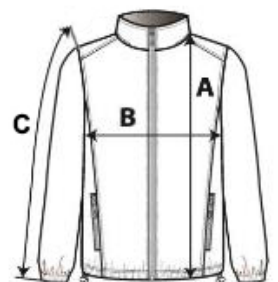

95% polyester / 5% elastane

2-layer softshell with water-repellent treatment

Inner layer: 100% black microfleece polyester

Straight fit

Two side pockets lined with polytricot, nylon zips and black zip pullers

Black nylon zip fastening with chin guard and puller

Shoulder and back yokes with topstitching

Black inner neck tape

Double-needle finish at sleeve and bottom hems

Tear-away brand label

TARIFF CODE: **62024010**

COUNTRY OF ORIGIN

**Bangladesh**

SIZE SPECIFICATION (CM)

	XS	S	M	L	XL	2XL	3XL	4XL
Pcs./📦	10	10	10	10	10	10	10	10
Body Length (A)	61.75	63.75	65.75	67.75	69.75	71.75	73.75	75.75
Chest Width (B)	44.00	47.00	50.00	53.00	56.00	59.00	62.00	65.00
Sleeve Length (C)	61.50	62.50	63.50	64.50	65.50	66.50	67.50	68.50