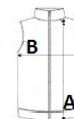

Certifications:

STANDARD
100

Country Of Origin:

Bangladesh

2026 : p. 201

SIZE SPECIFICATION (CM)

	XS	S	M	L	XL	2XL	3XL	4XL
Pcs./	10	10	10	10	10	10	10	10
Body Length (A)	66	68	70	72	74	76	78	80
Chest Width (B)	49	52	55	58	61	64	67	70