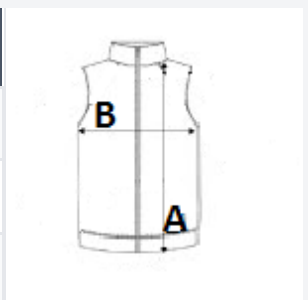

Horizontal quilting

Wider quilting bands (11 cm at the front, 14.5 cm at the back) to enhance decoration

Tone-on-tone elastic bias finish at armholes and bottom hem

Inner hanging loop at collar

Packable product with storage pouch

Tear-away brand label

Injected padding: weight may vary depending on garment zones

Total weight is indicative

TARIFF CODE: **62024010**

COUNTRY OF ORIGIN

Myanmar

SIZE SPECIFICATION (CM)

	S	M	L	XL	2XL	3XL	4XL
Pcs./📦	15	15	15	15	15	15	15
Body Length (A)	67.00	69.00	71.00	73.00	75.00	77.00	79.00
Chest Width (B)	53.00	56.00	59.00	62.00	65.00	68.00	71.00