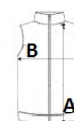

IB6172 MEN'S PADDED BODYWARMER

MAIN FEATURES

- 430 g/m²
- EX [KA6172](#)
- 100% polyester 290T
- Padding: 100% polyester
- Lining: 100% tone-on-tone 290T polyester
- Straight fit
- Stand-up collar
- Two side pockets lined in 290T with nylon zips and tone-on-tone zip pullers
- Two inner pockets
- Tone-on-tone nylon zip fastening with chin guard and puller
- Horizontal quilting
- Wider quilting bands (11 cm at the front, 14.5 cm at the back) to enhance decoration
- Tone-on-tone elastic bias finish at armholes and bottom hem
- Inner hanging loop at collar
- Packable product with storage pouch
- Tear-away brand label
- Injected padding: weight may vary depending on garment zones
- Total weight is indicative

Certifications:

Country Of Origin:

Myanmar

2026 : p. 386

SIZE SPECIFICATION (CM)

	S	M	L	XL	2XL	3XL	4XL
Pcs./	15	15	15	15	15	15	15
Body Length (A)	67	69	71	73	75	77	79
Chest Width (B)	53	56	59	62	65	68	71

COLORS: