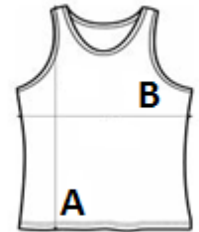

Tear Away Label

Self-fabric binding around neckline and armholes for a clean finish

UPF 30+ UV protection

Inherent stretch fabric properties

TARIFF CODE: **61099020**

SUGGESTED DECORATION

Heat transfer, Screen printing, Sublimation

COUNTRY OF ORIGIN

Bangladesh

SIZE SPECIFICATION (CM)

	S	M	L	XL	2XL
Pcs./📦	50	50	50	50	50
Body Length (A)	68.00	72.00	76.00	80.00	0.00
Chest Width (B)	43.00	47.00	51.00	55.00	0.00

COLORS:

■ Royal Blue

■ Kelly Green