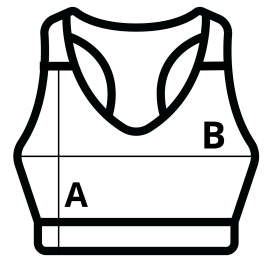

**JustCool**  
RWD

210 g/m<sup>2</sup> Polyester / Elastane Washable at 30°C

MAIN FEATURES:

- 92% Polyester 8% Elastane
- Polyester/ Elastane blended fabric
- Cross-strap detail at back
- Double layer front for extra support
- Wicking quick dry fabric
- Printable elastic at band
- Scooped neckline

TARIFF CODE: 61089200

COUNTRY OF ORIGIN  
China

Sedex<sup>2</sup>

SIZE SPECIFICATION (CM)

	XL
Pcs./📦	30
Body Length (A)	28.00
Chest Width (B)	36.50

COLORS:

■ Grey Melange