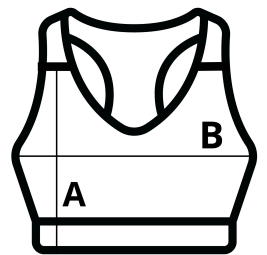

JustCool
RWDts

210 g/m² Polyester / Elastane Crop Washable at 30°C

MAIN FEATURES:

- 92% Polyester 8% Elastane
- Polyester/ Elastane blended fabric
- Cross-strap detail at back
- Double layer front for extra support
- Wicking quick dry fabric
- Printable elastic at band
- Scooped neckline

TARIFF CODE: 61089200

COUNTRY OF ORIGIN
China

SIZE SPECIFICATION (CM)

	XL
Pcs./📦	30
Body Length (A)	28.00
Chest Width (B)	36.50

COLORS:

■ Grey Melange