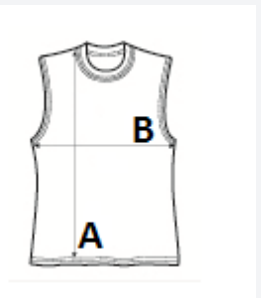

Inherent stretch fabric properties

Off-set shoulder seam for comfort

TARIFF CODE: 61099020

COUNTRY OF ORIGIN

Bangladesh

SIZE SPECIFICATION (CM)

| | XL |
|-----------------|-------|
| Pcs./📦 | 50 |
| Body Length (A) | 78.00 |
| Chest Width (B) | 59.00 |