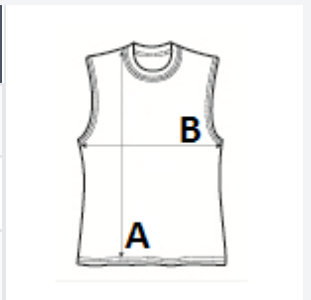

JustCool
AWDis

135 g/m²

100% Polyester

Oversized

Tear-Away Label

Washable at 30°C

MAIN FEATURES:

- Oversize fit
- Dropped armhole for comfort
- Perfect paired with crop top or sports bra
- Large embellishment area
- AWDis' own lightweight Neoteric™ smooth fabric with inherent wickability
- Smooth fabric face for easy embellishment
- Self-fabric taped back neck
- Simple tear off label makes it perfect for rebranding

TARIFF CODE: **61099020**

COUNTRY OF ORIGIN
Bangladesh

SIZE SPECIFICATION (CM)

	M	L	XL
Pcs./📦	50	50	50
Body Length (A)	63.50	65.50	67.50
Chest Width (B)	53.00	56.00	59.00

COLORS:

■ Sapphire Blue

■ Hot Pink

■ Fire Red