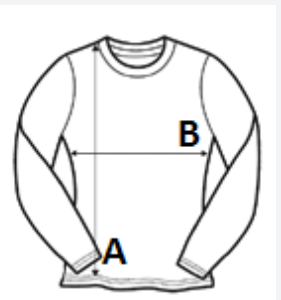

Heat transfer, Screen printing, Sublimation

COUNTRY OF ORIGIN

Bangladesh

SIZE SPECIFICATION (CM)

	XS	S	M	L	XL
Pcs./📦	20	20	20	20	20
Body Length (A)	61.00	63.50	66.00	68.50	71.00
Chest Width (B)	41.00	44.00	47.00	50.00	53.00
Sleeve Length (C)	66.00	67.00	68.00	69.00	70.00