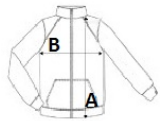

JC062 COOL CONTRAST WINDSHIELD JACKET **Outlet**

JustCool
RWD

MAIN FEATURES

- 70 g/m²
- Lightweight
- Unisex
- Shower resistant
- Wind resistant
- Reflective detail at centre front and hood
- Zipped pockets at front
- Scoop back for added protection
- Binding at cuffs and hem
- Raglan sleeves
- Attached adjustable hood

Country Of Origin:

Bangladesh

SIZE SPECIFICATION (CM)

	XS	S	M	L	XL	2XL
Pcs./	20	20	20	20	20	20
Body Length (A)	74.50	76	78	80.50	82.50	54
Chest Width (B)	48	51	54	57	60	63
Sleeve Length (C)	80.50	81.50	82.50	83.50	84.50	85.50