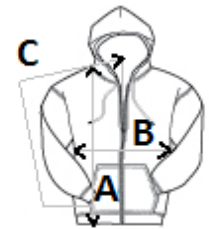

JustCool
RWDts

325 g/m² Full zip Tear-Away Label Washable at 30°C

2026 : p. 353

MAIN FEATURES:

- Relaxed fit
- Tape covered sleeve pocket
- Interlock fabric
- Binding around sleeves and hem
- Reverse coil SAB zip
- Ergonomic Panelling
- Panel pockets
- Jersey lined hood
- Tearaway label

TARIFF CODE: **61102091**

SUGGESTED DECORATION
Screen printing, Embroidery

COUNTRY OF ORIGIN
China

SIZE SPECIFICATION (CM)

	XS	S	M	L	XL	2XL	3XL
Pcs./📦	30	30	30	30	30	30	30
Body Length (A)	65.00	67.00	69.00	71.00	73.00	75.00	77.00
Chest Width (B)	49.00	53.00	57.00	61.00	65.00	71.00	77.00
Sleeve Length (C)	78.00	79.00	80.00	81.00	82.00	83.00	84.00