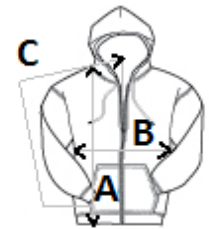

JustCool
RWDts

325 g/m² Full zip Tear-Away Label Washable at 30°C

2026 : p. 353

MAIN FEATURES:

- Relaxed fit
- Tape covered sleeve pocket
- Interlock fabric
- Binding around sleeves and hem
- Reverse coil SAB zip
- Ergonomic Panelling
- Panel pockets
- Jersey lined hood
- Tearaway label

TARIFF CODE: **61102091**

SUGGESTED DECORATION
Embroidery, Screen printing

COUNTRY OF ORIGIN
China

SIZE SPECIFICATION (CM)

	XS	S	M	L	XL	2XL	3XL
Pcs./📦	30	30	30	30	30	30	30
Body Length (A)	65.00	67.00	69.00	71.00	73.00	75.00	77.00
Chest Width (B)	49.00	53.00	57.00	61.00	65.00	71.00	77.00
Sleeve Length (C)	78.00	79.00	80.00	81.00	82.00	83.00	84.00