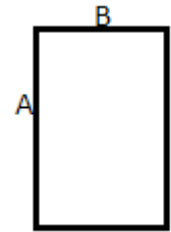

KARIBAN

340 g/m²

100% Cotton

Washable at 40°C

2026 : p. 485
2025 : p. 409

MAIN FEATURES:

- 100% cotton
- Dimensions: 180 cm x 100 cm
- One side woven and one side terry
- Contrast border with fringes

TARIFF CODE: **63026000**

COUNTRY OF ORIGIN

Türkiye

SIZE SPECIFICATION (CM)

	U
Pcs./📦	20
Length (A)	180.00
Width (B)	100.00

COLORS:

■ Navy/White

■ Turquoise/White

■ Natural/Chocolate