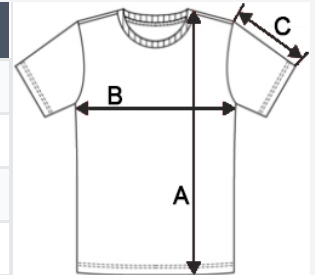

## SUGGESTED DECORATION

Embroidery

## SIZE SPECIFICATION (CM)

	S	M	L	XL	2XL	3XL
Pcs./📦	25	25	25	25	25	25
Body Length (A)	70.00	72.00	74.00	76.00	78.00	80.00
Chest Width (B)	48.00	51.00	54.00	57.00	60.00	63.00
Sleeve Length (C)	23.00	24.00	24.00	25.00	26.00	27.00