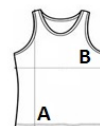

KA362 GIRLS' VEST

KARIBAN

MAIN FEATURES

220 g/m²
 100% cotton
 1x1 rib
 Racer back style
 Twin needle finishing

Certifications:

STANDARD
100

Country Of Origin:

Bangladesh

2026 : p. 441

2025 : p. 372

SIZE SPECIFICATION (CM)

	6/8	8/10	10/12	12/14
Pcs./📦	100	100	100	100
Body Length (A)	43	48.30	53.75	59
Chest Width (B)	26	28	31	33

COLORS:

Black

Fuchsia

White