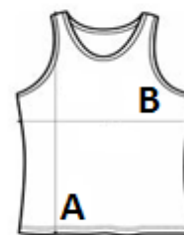

TARIFF CODE: **61091000**

COUNTRY OF ORIGIN

Bangladesh

SIZE SPECIFICATION (CM)

	6/8	8/10	10/12	12/14
Pcs./📦	100	100	100	100
Body Length (A)	43.00	48.30	53.75	59.00
Chest Width (B)	26.00	28.00	31.00	33.00

COLORS: