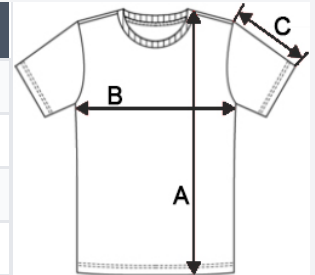

## MAIN FEATURES:

100% enzyme-washed combed cotton

Deep neckline

Fitted style

Contrasting neck tape (White for White colourway and Oxford Grey for all other colourways)

**Exceptional size tolerance for promotional colors: 10%**TARIFF CODE: **61091000**

## SUGGESTED DECORATION

Embroidery

## SIZE SPECIFICATION (CM)

	S	M	L	XL	2XL	3XL
Pcs./📦	50	50	50	50	50	50
Body Length (A)	60.75	62.75	64.75	66.75	68.75	70.75
Chest Width (B)	44.00	47.00	50.00	53.00	56.00	59.00
Sleeve Length (C)	10.75	11.50	12.25	13.00	13.75	14.50