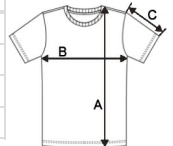

SIZE SPECIFICATION (CM)

	S	M	L	XL	2XL	3XL
Pcs./	50	50	50	50	50	50
Body Length (A)	60.75	62.75	64.75	66.75	68.75	70.75
Chest Width (B)	44	47	50	53	56	59
Sleeve Length (C)	10.75	11.50	12.25	13	13.75	14.50