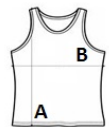

	XS	S	M	L	XL	2XL
Pcs./	100	100	100	100	100	100
Body Length (A)	56	58	60	62	64	66
Chest Width (B)	34	37	40	43	46	49

**COLORS:**
 Black

 White