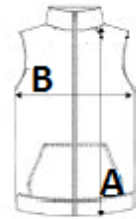

TARIFF CODE: 62024010

COUNTRY OF ORIGIN

China, Bangladesh

SIZE SPECIFICATION (CM)

	S	M	L	XL	2XL	3XL	4XL
Pcs./☒	10	10	10	10	10	10	10
Body Length (A)	72.00	74.00	76.00	78.00	80.00	82.00	84.00
Chest Width (B)	52.00	55.00	58.00	61.00	64.00	67.00	70.00