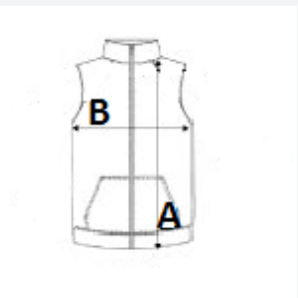

KARIBAN

300 g/m² Polyester / Elastane Side seam Washable at 30°C

2026 : p. 198
2025 : p. 264

MAIN FEATURES:

- 95% polyester/5% elastane
- Softshell triple-layer bonded fabric
- Breathable up to 3000 gsm/24h and water-resistant up to 8000 mm
- Performance membrane mid layer and micro fleece inner layer
- Zip through front
- 2 zipped side pockets
- 1 right zipped chest pocket

TARIFF CODE: **62024010**

COUNTRY OF ORIGIN
China, Bangladesh

SIZE SPECIFICATION (CM)

	S	M	L	XL	2XL	3XL	4XL
Pcs./☒	10	10	10	10	10	10	10
Body Length (A)	64.00	66.00	68.00	70.00	72.00	74.00	76.00
Chest Width (B)	47.00	50.00	53.00	56.00	59.00	62.00	65.00